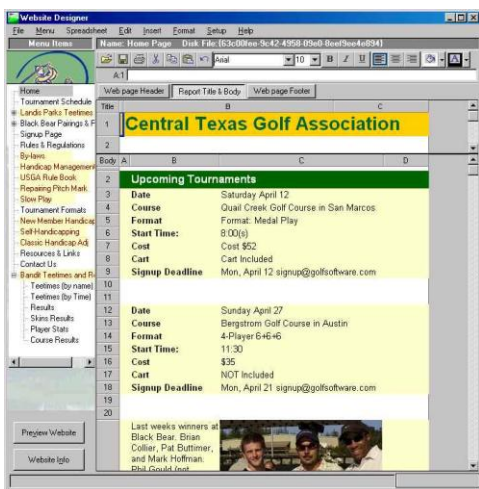

"Our organization is comprised of about 40 members (all aged 60+), many of whom belong to private or semi-private courses and thus maintain RCGA handicaps. Skill levels vary greatly, with some players having single digit handicaps and some with extremely high handicaps because we don't place a cap on the number. Since we choose not to adjust actual scores (a ten is a ten), this system allows us to monitor player handicaps specifically as they relate to our group. The system also allows us to easily organize pairings & foursomes for all of our outings."

- Wally Cawson,
Happy Hackers Men's Golf Club

Sample Tournament Manager website

Run your group. Save time.
Be a hero.

For more information on League Manager and our other products, please visit our website at

www.GolfSoftware.com

To place an order, call
1-800-697-9989 (USA only)

Reports continued

- Can't find a standard report that meets your needs? The custom report builder lets you build practically any type of individual and team results report. The number of types of reports you can build is infinite.
- All tournament reports can be customized to fit your exact needs.
- Option to print handicap or points on all reports.
- Reports can be sent to the printer, screen (preview), file, or exported to your website.
- An editor allows you to edit any report before printing. Reports can be altered, saved, printed, and retrieved later.

Post Information onto Your Own Website

Option to post your tournament information onto the web. Tournament Manager's built-in Website Designer provides a turnkey solution for placing all your organization's pertinent information on the web. There are no usernames or passwords to remember, no special software to load, no server to setup. Publishing your organization's website is very easy and completely automatic.

Put any information that you would usually print onto your own group's website. The players love it because all the tournament information is accessible on the Internet. All members have online access to reports, tournament schedules, signup sheets, pairings, individual standings, team standings, game results, tee times, handicapping reports, rules & documents, photos, emails, announcements, etc. Post whatever information you wish on your website.

*Note: You are **NOT** required to be connected to the Internet to run Tournament Manager. An Internet connection is only required for those groups that choose to use the Website Designer option.*

Other Features

- Full screen input (just like filling out a form!).
- Backup/Restore utility to transfer data to other computers.
- Enter score cards hole-by-hole or totals only.
- Saves data automatically. Automatically loads the last tournament you were working with.
- Type ID# to move directly to a golfer. This lets you use the numeric pad exclusively.
- No need to remember file names or navigate through countless folders. Retrieve rosters and tournaments from a simple list.
- Integrates with our *Handicap System* and *League Manager*. Retrieves golfers and handicaps automatically.
- Plus much more! Call or email if you have questions.